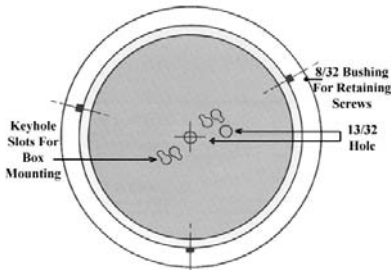

BUT Series

Covered Circline Fixtures

Application: This economical surface mounted Circline unit is available in a white finish. This unit is for use in commercial and residential areas such as restrooms, closets, hallways, storage areas or any small room area where general lighting is desired.

Construction: This unit is designed from heavy gauge die formed steel and is finished in baked white enamel or polyester powder coating for maximum durability and reflectivity. Pressurized bulb clips ensure centering and bulb support of Circline bulbs.

Mounting: Units are equipped with knockouts for junction box or direct surface mounting.

Fixture Diameter

Bulb	A	B
BUT-22	10 1/8"	11"
BUT-32	12 3/4"	14"
BUT-54	12 3/4"	14"
BUT-40	17"	19"
BUT-72	17"	19"

Maximum Weight = 4 lbs. / 11" 9 lbs. / 14"

Ordering Information

Specifications Subject To Change Without Notice

Model	Lamp Type				Voltage
BUT-	22				
BUT	CIRCLINE LAMPS	COMPACT FLUORESCENT (11")		COMPACT FLUORESCENT (14")	
		Single Tube	Double Tube	Double Tube	Triple Tube
	22 = (1) FC8T9 32 = (1) FC12T9 40 = (1) FC16T9 54 = (1) FC8T9 & (1) FC12T9 72 = (1) FC12T9 & (1) FC16T9	22/1-7 7 watt 22/1-9 9 watt 22/1-13 13 watt	22/2-7 7 watt 22/2-9 9 watt 22/2-13 13 watt	32/2-7 7 watt 32/2-9 9 watt 32/2-13 13 watt	32/3-7 7 watt 32/3-9 9 watt 32/3-13 13 watt