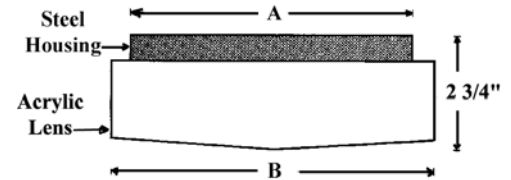

Bulb	A	B
BUT-22	10 1/8"	11"
BUT-32	12 3/4"	14"
BUT-54	12 3/4"	14"
BUT-40	17"	19"
BUT-72	17"	19"