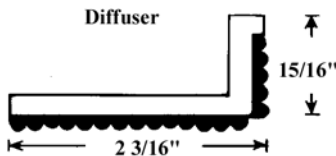

Fixture Length	
T5	Length
F8T5	12"
F13T5	21"
F14T5	23"
F21T5	35"
F28T5	47"

For Tandem Units:
Multiply lamp length above by 2