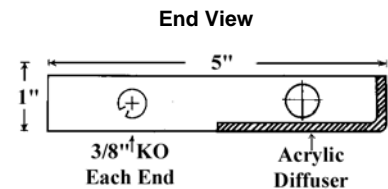

Maximum Weight = 6 lbs. / 21"

Ordering Information

Specifications Subject To Change Without Notice

Model	# Lamps	Lamp Type	Ballast	Voltage	Options	Cord
320-						
320	1 = One Single Tandem 2 = Two Tube	<u>T5 lamps</u> 08 = F8T5 13 = F13T5 14T5 = F14T5 21T5 = F21T5 28T5 = F28T5	M = Magnetic E = Electronic .88 BF	Blank = 120V 277 = 277 V	O = Grounded Outlet TOG = Toggle Switch ROC = Rocker Switch PULL = Pull Switch	CP-XE=Exit End CP-XS=Exit Side CP-XB=Exit Base Specify Cord Length

K-B Lighting Mfg. Co., Inc. 2101 Byberry Road, Philadelphia, PA 19116
(215) 673-6400 phone (215) 673-6431 fax sales@kblighting.com email