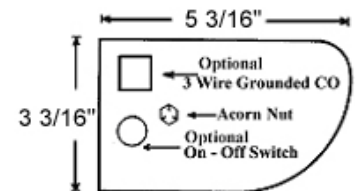

Mounting: Holes and knockouts are provided in units for surface or wall mounting either vertically or horizontally.

Fixture Length		
T12	T8	Length
F15T12	---	18 1/2"
F20T12	F17T8	24 1/2"
F30T12	F25T8	36 1/2"
F40T12	F32T8	48 1/2"