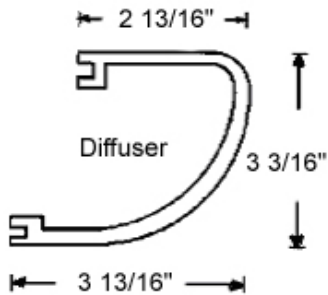

Mounting: Holes and knockouts are provided in units for surface or wall mounting either vertically or horizontally.

Fixture Length		
T12	T8	Length
F15T12	---	18 1/2"
F20T12	F17T8	24 1/2"
F30T12	F25T8	36 1/2"
F40T12	F32T8	48 1/2"

Maximum Weight = 13 lbs. / 48"

Ordering Information

Specifications Subject To Change without Notice

Model	# Lamps	Lamp Type	Ballast	Voltage	Options
AP-	1	32	E		
AP	1 = One 2 = Two	<u>T8 lamps</u> 17 = F17T8 25 = F25T8 32 = F32T8 <u>T12 Lamps</u> 15 = F15T12 20 = F20T12 30 = F30T12 40 = F40T12	M = Magnetic E = Electronic .88 BF E-LW = Electronic .77 BF E-O = Electronic 1.18 BF	Blank = 120V 277 = 277 V MV = Multi Volt	O = Grounded Outlet TOG = Toggle Switch ROC = Rocker Switch PULL = Pull Switch EMB = Emergency Ballast 3 WAY = 3 Way System