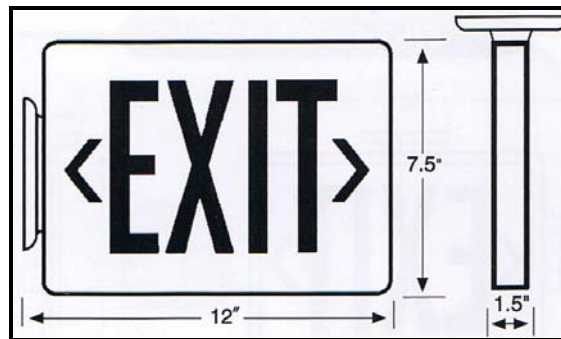

EXT Series

LED Exit Sign

Slim and low profile LED exit sign provides a crisp, clean look and excellent energy savings.

- * Completely self contained
- * Fully Automatic Operation
- * Compact low profile in neutral finish
- * Push to test switch
- * Automatic, low voltage disconnect
- * 120 or 277 VAC operation
- * Injection Molded, V-O flame retardant
- * High impact thermoplastic housing
- * Charge rate/power on LED indicator light
- * Energy consumption 3.2 watts red letters
- * Energy consumption 3.8 watts for green
- * LED lamp life of 25 years plus
- * Listed for damp locations
- * Universal Mounting Canopy for Side Mounting installation
- * Top Mounting installation
- * Standard AC units available
- * Emergency units available
- * Ni-cad battery on emergency (EM) units

Ordering Information

Specifications Subject To Change Without Notice

Model	Canopy	Number of Faces	Letter Color	Housing Color	Operation	Damp Location
EXT	U	1	R	W	EM	
EXT	U-Universal mounting canopy included	1- Single Face 2- Double Face	R-Red G-Green	W-White B-Black	EM-Battery Backup Blank-AC Only	Yes