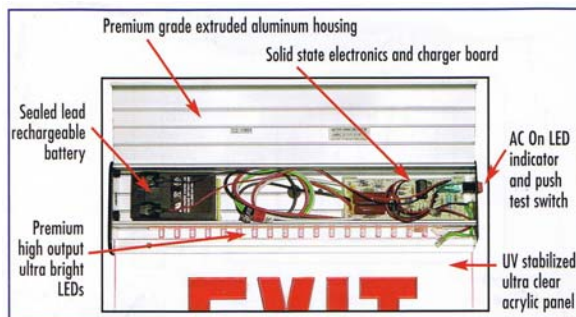

## LED Exit Sign

Slim and low profile LED exit sign provides a crisp, clean look and excellent energy savings.

- \* Completely self contained
- \* Fully Automatic Operation
- \* Compact and low profile
- \* Push to test switch
- \* Automatic, low voltage disconnect
- \* 120 or 277 VAC operation
- \* V-O flame retardant
- \* Charge rate/power on LED indicator light
- \* Energy consumption 3.2 watts red letters
- \* Energy consumption 3.8 watts for green
- \* LED lamp life of 25 years plus
- \* Listed for damp locations
- \* Universal Mounting Canopy for Side Mounting installation
- \* Top Mounting installation
- \* Standard AC units available
- \* Emergency units available
- \* Ni-cad battery on emergency (EM) units
- \* Surface mount edge lit
- \* In field installation flexibility

### Ordering Information

Specifications Subject To Change Without

Notice

Model	Canopy	Number of Faces	Letter Color	Housing Color	Operation	Damp Location
<b>EL-EXT</b>	<b>U</b>	<b>1</b>	<b>R</b>	<b>W</b>	<b>EM</b>	
EL-EXT	U-Universal mounting canopy included	1- Single Face 2- Double Face	RC-Red on Clear GC-Green on Clear	W-White B-Black	EM-Battery Backup Blank-AC Only	Yes