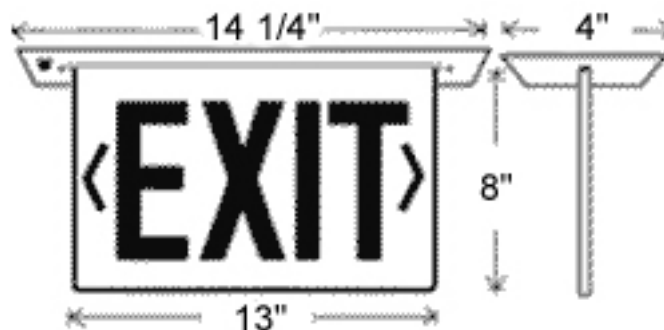

## LED Exit Sign

Slim and low profile LED exit sign provides a crisp, clean look and excellent energy savings.

- \* Completely self contained
- \* Fully Automatic Operation
- \* Compact and low profile
- \* Push to test switch
- \* Automatic, low voltage disconnect
- \* 120 or 277 VAC operation
- \* V-O flame retardant
- \* Charge rate/power on LED indicator light
- \* Energy consumption 3.2 watts red letters
- \* Energy consumption 3.8 watts for green
- \* LED lamp life of 25 years plus
- \* Listed for damp locations
- \* Universal Mounting Canopy for Side Mounting installation
- \* Top Mounting installation
- \* Standard AC units available
- \* Emergency units available
- \* Ni-cad battery on emergency (EM) units
- \* Surface mount edge lit
- \* In field installation flexibility