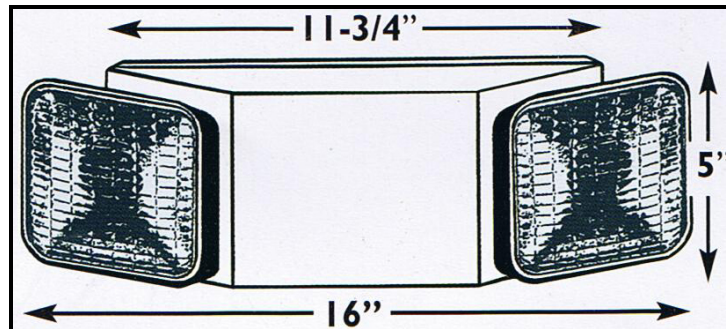

R-1 Series

Emergency Lighting Unit

Decorative and economical unit with EZ install back plate feature has modern appearance and low maintenance.

- * Completely self contained
- * Fully automatic operation
- * Compact, low profile design
- * Neutral finish
- * Universal mounting plate with EZ connect
- * Rapid labor saving installation
- * Push to test switch
- * 6-Volt maintenance free battery
- * Environmentally-safe, solid state charger
- * Automatic, low voltage disconnect (LVD)
- * Universal 120V-277V transformer
- * Listed for damp locations
- * Injection molded V-O flame retardant
- * High impact thermoplastic housing
- * Charge rate indicator light
- * Power on indicator light

Ordering Information

Specifications Subject To Change Without Notice

Model	Emergency Operation	Voltage Input	Wattage	Battery Voltage	Damp Location	Warranty
R-1						
R-1 R-1B (Black)	90 Min 90 Min	120V/277V 120V/277V	2X5.4W 2X5.4W	6V 6V	Yes Yes	Yes Yes