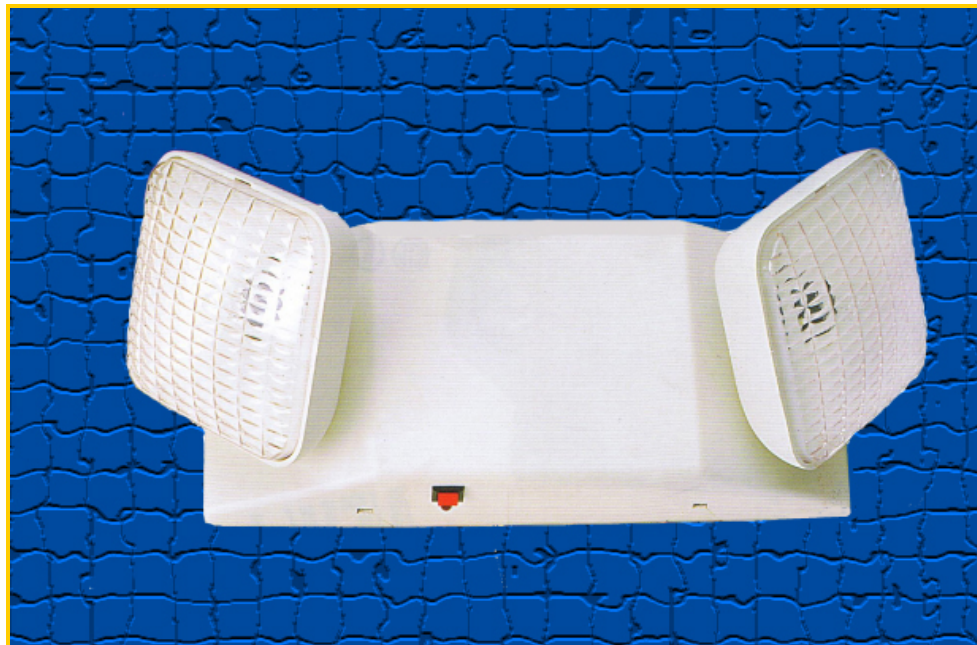

R-5HO Series

Emergency Lighting Unit

Decorative and economical unit with EZ install back plate feature has modern appearance and low maintenance.

- * Completely self contained
- * Fully automatic operation
- * Compact, low profile design
- * Neutral finish
- * Universal mounting plate with EZ connect
- * Rapid labor saving installation
- * Push to test switch
- * 6-Volt maintenance free battery
- * Environmentally-safe, solid state charger
- * Automatic, low voltage disconnect (LVD)
- * Universal 120V-277V transformer
- * Listed for damp locations
- * Injection molded V-O flame retardant
- * High impact thermoplastic housing
- * Charge rate indicator light
- * Power on indicator light
- * Remote capable up to 2 additional heads

RH-1 Indoor Remote Lamp Head

RH-1-WP Outdoor Remote Lamp Head

RH-2-WP Outdoor Remote Lamp Head

Ordering Information

Specifications Subject To Change Without Notice

Model	Watts For 1.5 hrs	Voltage	Total Connected Heads/Fixtures**			Remote Heads	Warranty
			4 HRS	2 HRS	1/5 HRS		
R-5HO						RH1	
R-5HO	22	6	2	3 (Based on 5W lamps**)	4	Indoor RH-1 Outdoor RH-1-WP RH-2-WP	Yes