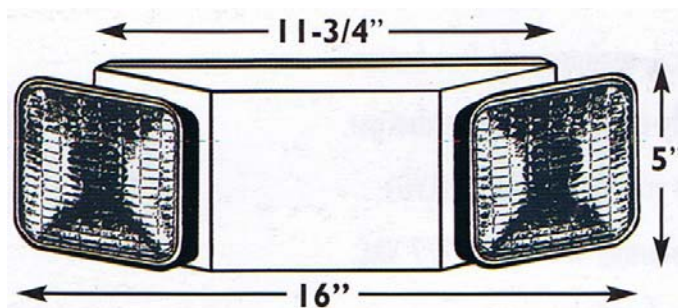

R-5HO Series

Emergency Lighting Unit

Decorative and economical unit with EZ install back plate feature has modern appearance and low maintenance.

- * Completely self contained
- * Fully automatic operation
- * Compact, low profile design
- * Neutral finish
- * Universal mounting plate with EZ connect
- * Rapid labor saving installation
- * Push to test switch
- * 6-Volt maintenance free battery
- * Environmentally-safe, solid state charger
- * Automatic, low voltage disconnect (LVD)
- * Universal 120V-277V transformer
- * Listed for damp locations
- * Injection molded V-O flame retardant
- * High impact thermoplastic housing
- * Charge rate indicator light
- * Power on indicator light
- * Remote capable up to 2 additional heads

RH-1 Indoor Remote Lamp Head

RH-1-WP Outdoor Remote Lamp Head

RH-2-WP Outdoor Remote Lamp Head

Ordering Information

Specifications Subject To Change Without Notice

Model	Watts For 1.5 hrs	Voltage	Total Connected Heads/Fixtures**			Remote Heads	Warranty
			4 HRS	2 HRS	1/5 HRS		
R-5HO						RH1	
R-5HO	22	6	2	3 (Based on 5W lamps**)	4	Indoor RH-1 Outdoor RH-1-WP RH-2-WP	Yes